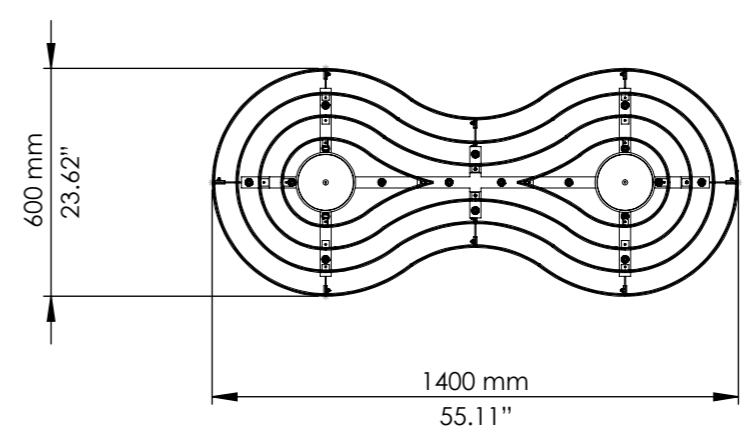

Art. 4815/S