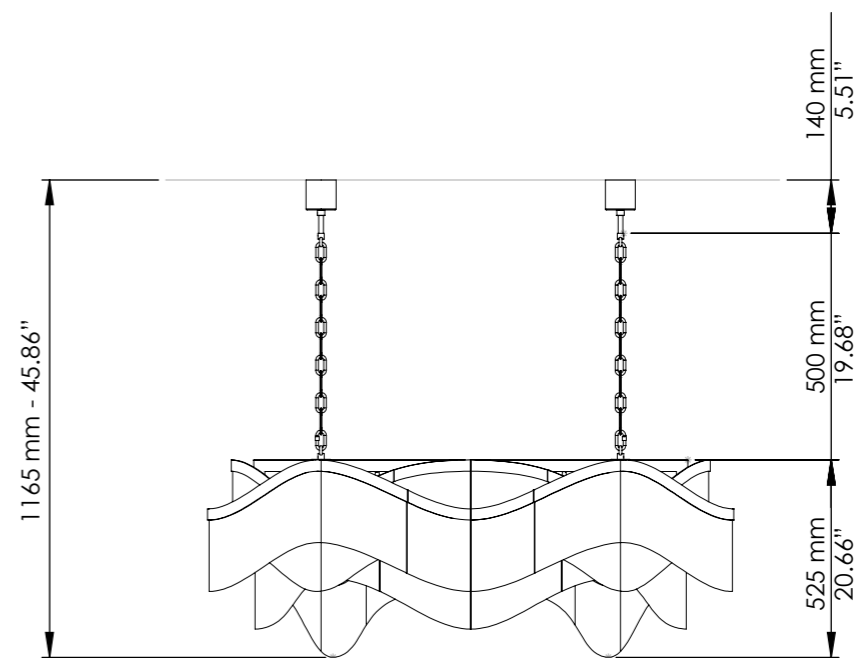

Art. 4815/S140