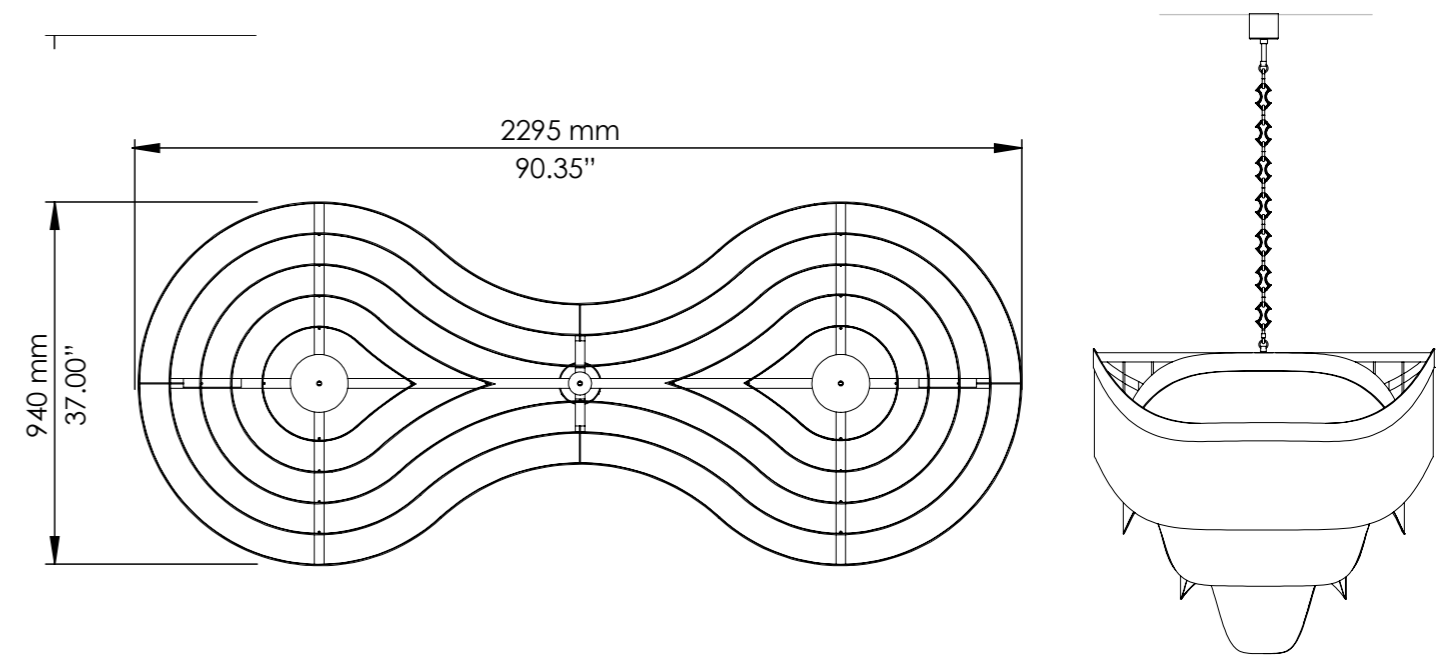

Art. 4805/S110